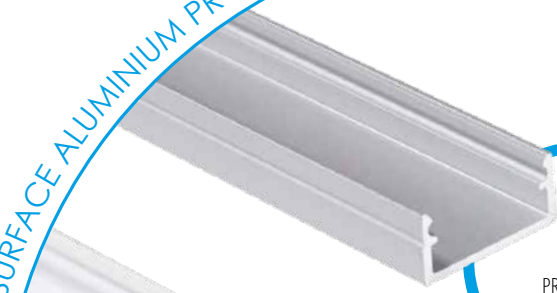

PROFILO J - BASIC SURFACE ALUMINIUM PROFILE

PROFILO J