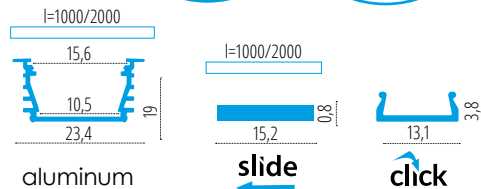

PROFILO I - A RECESSED PROFILE WHICH CAN GIVE COUNTINOUS LINE EFFECT

PROFILO I + SHADE C/D/E/I-FR

PROFILO I + SHADE C/D/E/I-W

PROFILO I

slide

click

- 26554 PROFILO I
- 26555 PROFILO I 2M
- 26556 PROFILO I-W
- 26557 PROFILO I-W 2M
- 26572 SHADE C/D/E/I-FR
- 26573 SHADE C/D/E/I-FR 2M
- 26574 SHADE C/D/E/I-W
- 26575 SHADE C/D/E/I-W 2M
- 26576 SHADE CK C/D/E/I-FR
- 26577 SHADE CK C/D/E/I-FR2M
- 26578 SHADE CK C/D/E/I-W
- 26579 SHADE CK C/D/E/I-W 2M
- 26591 STOPPER I
- 26603 STOPPER I-W
- 26563 CONNECT C/D/E/I
- 26597 HANDLE C/D/E/I
- 26601 SPRING I