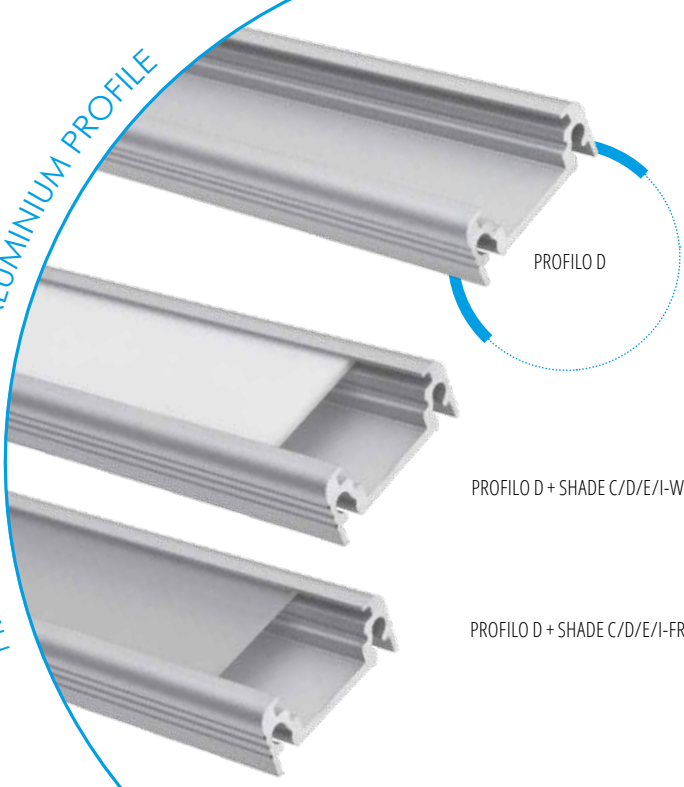

PROFILO D - SURFACE ALUMINIUM PROFILE

PROFILO D

PROFILO D + SHADE C/D/E/I-W

PROFILO D + SHADE C/D/E/I-FR