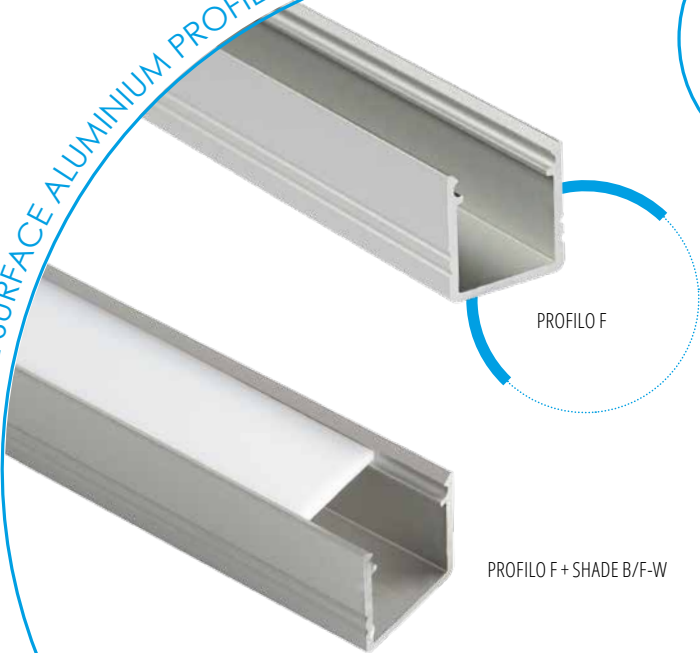

PROFILO F - TALL SURFACE ALUMINIUM PROFILE

PROFILO F

PROFILO F + SHADE B/F-W